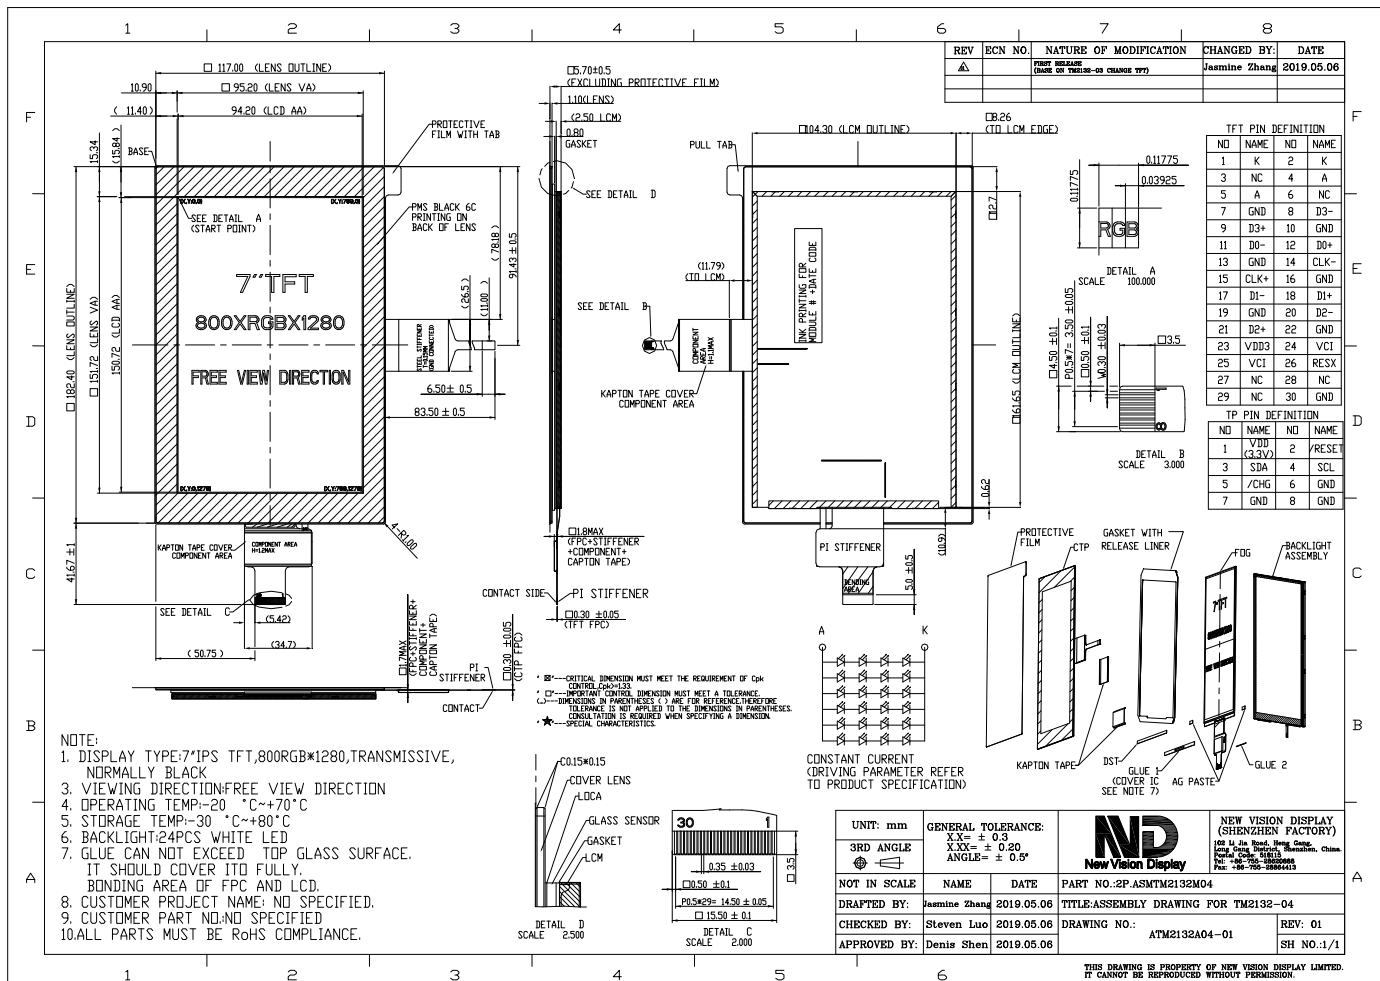

Part Number	1M.NVDI-9971DPOP070H-04
Overall Dimensions	117.00(H) x 182.40(V) x 5.7(T)mm
Active Area	94.20 (H) x 150.72 (V)mm
Resolution	800 RGB (H) x 1280 (V)
Pixel Size	0.11775 (H) x 0.11775 (V)mm
Display Colors	16.7M
Display Mode	IPS/Transmissive /Normally Black
LCD Type	a-Si TFT
Contrast Ratio	850:1 (Typ)
Viewing Angles (CR≥10)	89°/89°/89°/89° (Left/Right/Top/Bottom)
View Direction	Viewing angle free
Brightness (I=100mA)	500cd/m ² (TYP.)
NTSC	50%
Driver IC	JD9366
VDD	3.0~3.6V
Interface	4-lane MIPI DSI
Backlight System	24 White LED ,4 in series ,6 in Parallel
Forward Voltage	12.8V(typ)
Forward Current	120mA (typ)