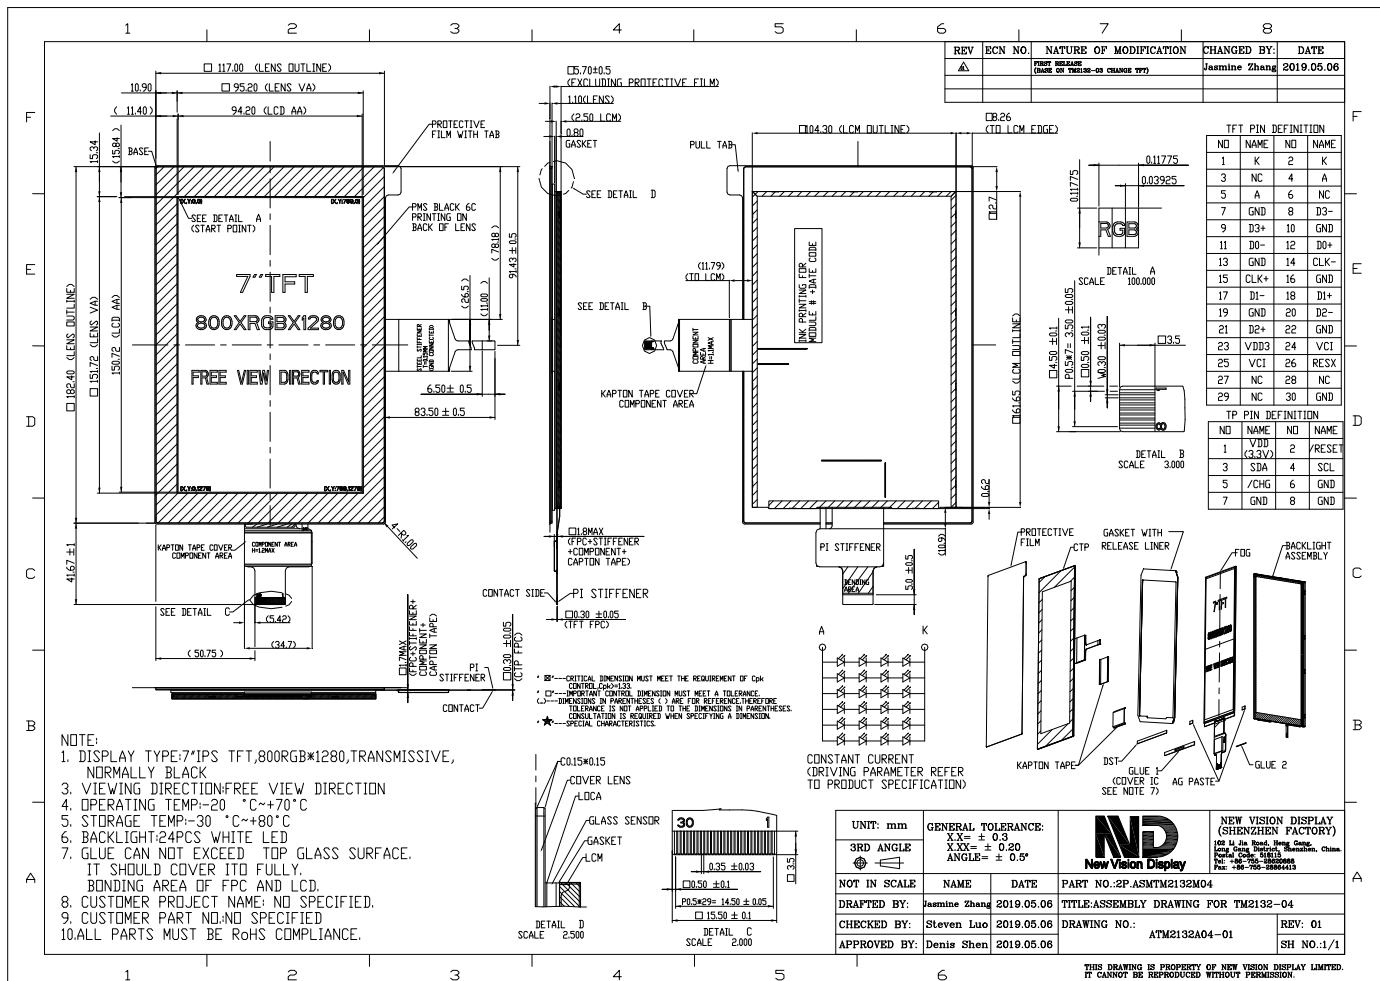

Part Number	1M.NVDI-9971DPOP070H-04
Overall Dimensions	117.00(H) x 182.40(V) x 5.7(T)mm
Active Area	94.20 (H) x 150.72 (V)mm
Resolution	800 RGB (H) x 1280 (V)
Pixel Size	0.11775 (H) x 0.11775 (V)mm
Display Colors	16.7M
Display Mode	IPS/Transmissive /Normally Black
LCD Type	a-Si TFT
Contrast Ratio	850:1 (Typ)
Viewing Angles (CR≥10)	89°/89°/89°/89° (Left/Right/Top/Bottom)
View Direction	Viewing angle free
Brightness (I=100mA)	(TBD)cd/m <sup>2</sup> (Min)
NTSC	(TBD)%
Driver IC	JD9366
VDD	3.0~3.6V
Interface	4-lane MIPI DSI
Backlight System	24 White LED ,4 in series ,6 in Parallel
Forward Voltage	12.8V(typ)
Forward Current	120mA (typ)