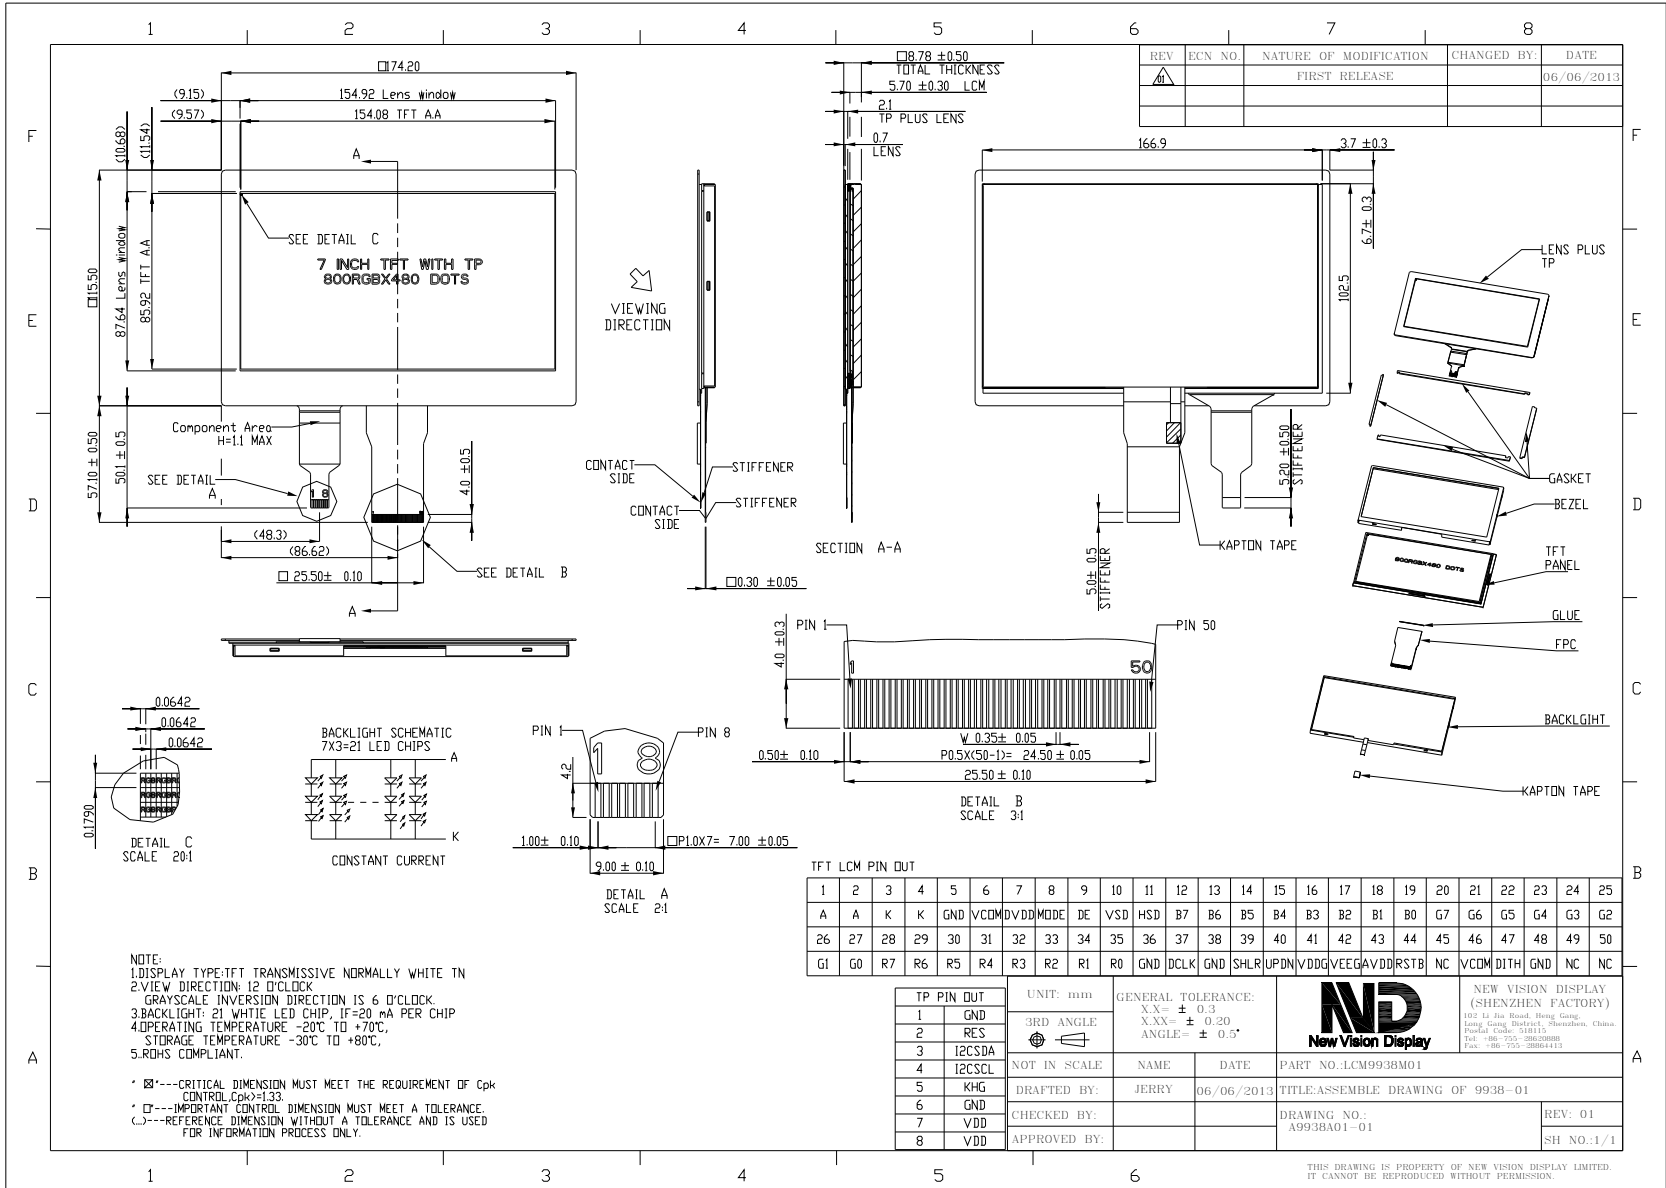

The information contained herein is based upon typical data. New Vision Display makes no warranties expressed or implied as to its accuracy and assumes no liability arising out of its use by others. The user should determine suitability of New Vision Displays for each individual application.